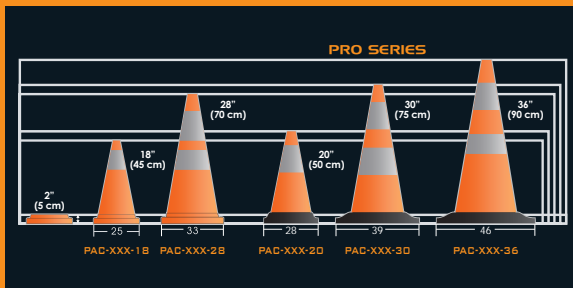

WHAT IS PACK-A-CONE

The ORIGINAL Collapsible Cone – a full size traffic cone that can be PACKED to store flat!

Expands to 18" (45cm), 20" (50cm), 28" (70cm), 30" (75cm) or 36" (90cm)

Collapses to just 2" (5cm) for convenient storage.

Innovative INTERNAL lighting system offers greater visibility for night-time use (optional).

WHY PACK-A-CONE

Don't compromise your safety. Pack-A-Cone is your defense against approaching vehicles.

While pulled over and waiting for assistance, fixing a flat tire, or lending a helping hand, protect yourself, your family and your vehicle with the Pack-A-Cone.

Today's drivers push the limits on the road, speeding to the furthest obstacle before changing lanes - often misjudging the space.

Make the **PACK-A-CONE** the obstacle **NOT YOU!**

- Ideal for use in **Roadside Emergencies**
- Quick and easy to use
- SAFER than Flares
- More EFFECTIVE than triangles - 360° Visibility
- More COMPACT than traditional cones
- Stores compactly in the trunk or under the seat

A RANGE OF SIZES

WHO USES PACK-A-CONE

- Bus/Coach/Transit Co.
- Command Vehicles
- Construction Crews
- Cruise Lines
- Film Crews
- Fire Services
- HAZMAT Units
- Military
- Motorcycles
- Movers
- Passenger Vehicles
- Police Services
- Security Companies
- Schools
- Sporting Events
- Surveyors
- Trucking Fleets
- Tow Trucks
- Utility Crews
- Many more ...