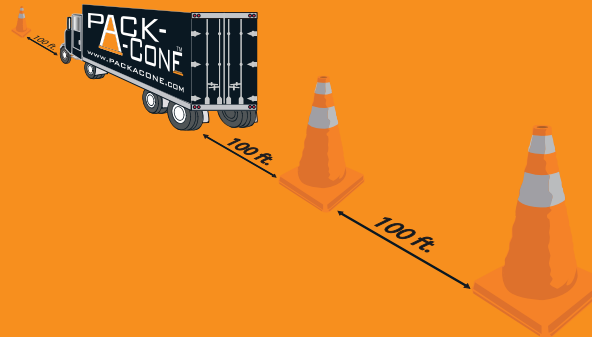

WHAT IS PACK-A-CONE

The ORIGINAL Collapsible Cone – a full size traffic cone that can be PACKED to store flat!

Expands to 18" (45cm), 20" (50cm), 28" (70cm), 30" (75cm) or 36" (90cm)

Collapses to just 2" (5cm) for convenient storage.

Today's drivers push the limits on the road, speeding to the furthest obstacle before changing lanes - often misjudging the space.

Make the **PACK-A-CONE** the obstacle **NOT YOU!**

- Ideal for use in **Roadside Emergencies**
- Quick and easy to use
- SAFER than Flares
- More EFFECTIVE than triangles - 360° Visibility
- More COMPACT than traditional cones
- Stores compactly in the trunk or under the seat

HOW TO USE PACK-A-CONE

Simply take your cones from the trunk or under the seat, deploy them with one quick pull and place it on the road around your vehicle.

Within seconds, you've created a protection zone, visible from over 1,000 feet (300m).