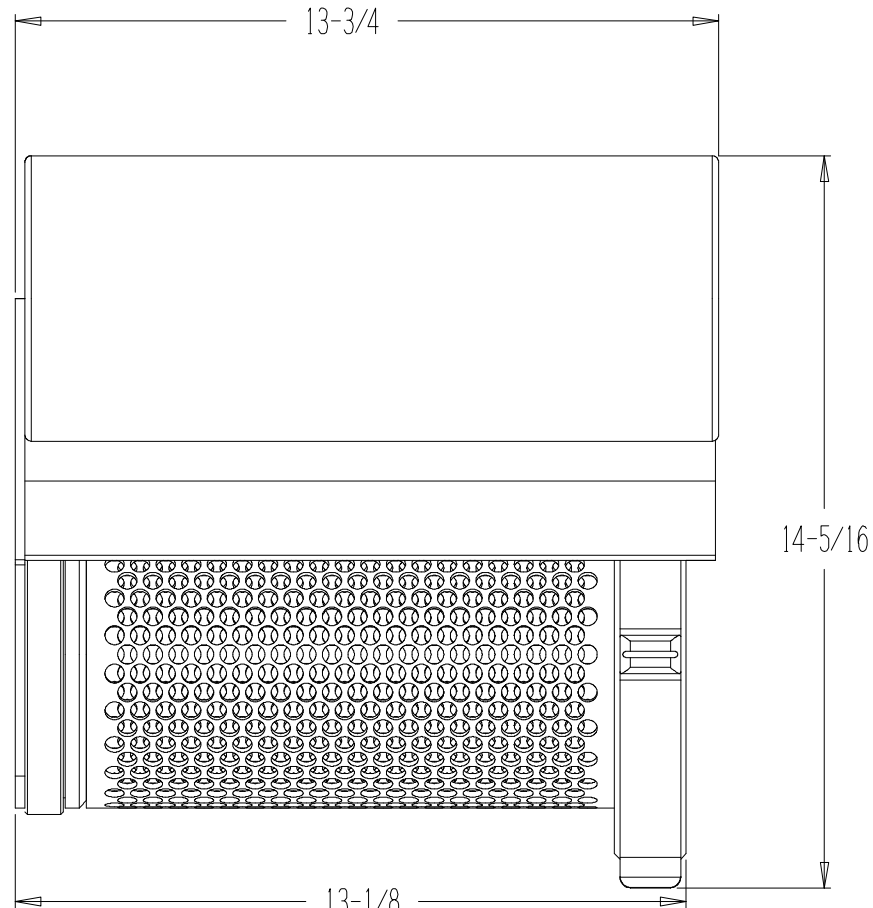

ISO VIEW

SIDE VIEW

END VIEW

Note: All dimensions are approximate.

KOCHER CO. INC.

PART DESCRIPTION:

FBS60

SCALE: NONE