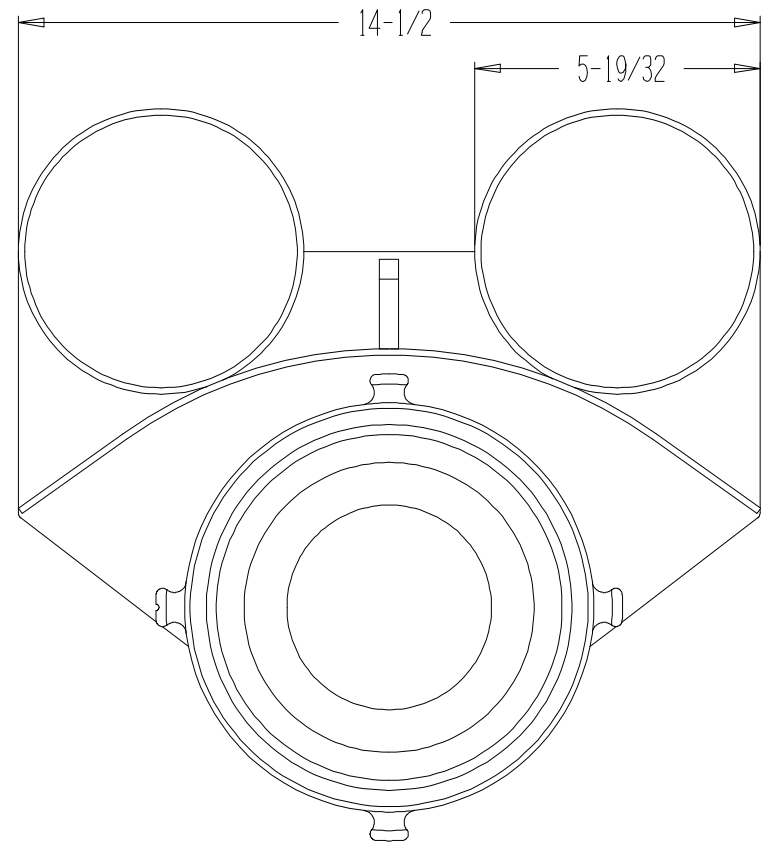

ISO VIEW

SIDE VIEW

END VIEW

Note: All dimensions are approximate.

KOCHER CO. INC.

PART DESCRIPTION:

FBS60

SCALE: NONE